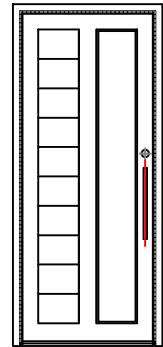

5 Lite Horizontal

Horizontal Off-Set

Cityscape

Contemporary 1

Craftsman

Craftsman Arch

Craftsman Arch Glass

Diagonal Grid

Farmhouse

LG Grid Off-Set

Large X

Modern Barcelona

Modern Grid

Urbana

Contemporary 2

Slimline Modern Grid

Slimline Modern Grid

Horizontal Modern Grid

*Most designs can be made in square, soft arch or full arch frames.

*kickplate available in some designs

*double door, sidelights and/or transom can be added

*customization to design available