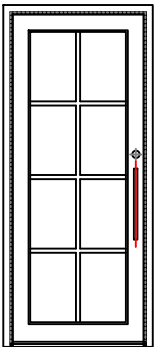

5 Lite Horizontal

Horizontal Off-Set

Cityscape

Contemporary 1

Craftsman

Craftsman Arch

Craftsman Arch Glass

Diagonal Grid

Farmhouse

LG Grid Off-Set

Large X

Modern Barcelona

Modern Grid

Urbana

Contemporary 2

Slimline Modern Grid

Slimline Modern Grid

Horizontal Modern Grid

*Most designs can be made in square, soft arch or full arch frames.

*kickplate available in some designs

*double door, sidelights and/or transom can be added

*customization to design available