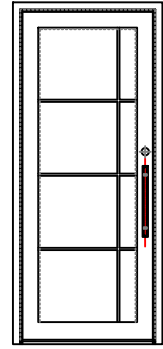

5 Lite Horizontal

Horizontal Off-Set

Cityscape

Contemporary 1

Craftsman

Craftsman Arch

Craftsman Arch Glass

Diagonal Grid

Slimline Modern Grid

Horizontal Modern Grid

*Most designs can be made in square, soft arch or full arch frames.

*kickplate available in some designs

*double door, sidelights and/or transom can be added

*customization to design available